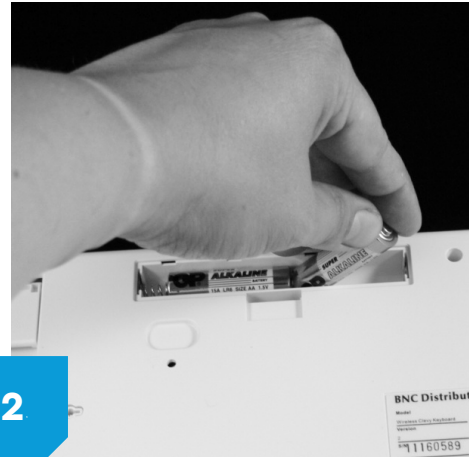

Clevy Wireless Keyboard Manual

Open the battery compartment by removing the cover

Place 2 AA batteries in the compartment (with enough power)

Close the battery compartment

Press the pair button on the Simply Works Receive

Press the pair button on the backside of the Clevy Wireless Keyboard.

The Simply Works Receive should be paired now with the Clevy Wireless Keyboard.