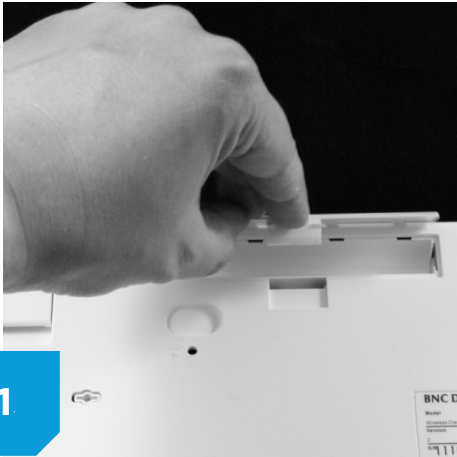

Clevy Wireless Keyboard Manual

Open the battery compartment by removing the cover

Place 2 AA batteries in the compartment (with enough power)

Close the battery compartment

Press the pair button on the Simply Works Receive

Press the pair button on the backside of the Clevy Wireless Keyboard.

The Simply Works Receive should be paired now with the Clevy Wireless Keyboard.