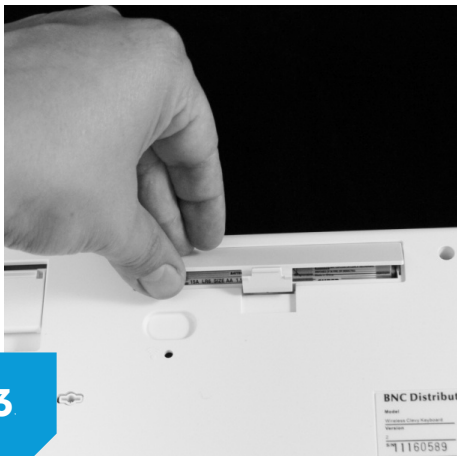

Clevy Wireless Keyboard Manual

Open the battery compartment by removing the cover

Place 2 AA batteries in the compartment (with enough power)

Close the battery compartment

Press the pair button on the Simply Works Receive

Press the pair button on the backside of the Clevy Wireless Keyboard.

The Simply Works Receive should be paired now with the Clevy Wireless Keyboard.