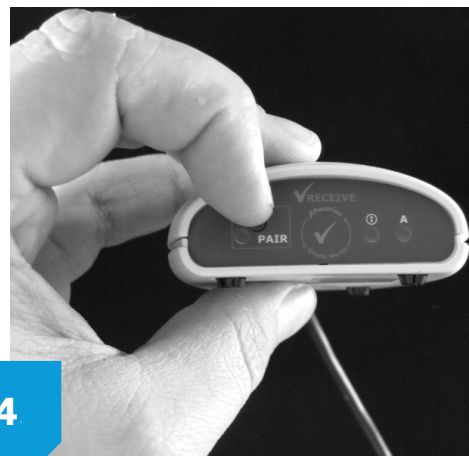

Clevy Wireless Keyboard Manual

Open the battery compartment by removing the cover

Place 2 AA batteries in the compartment (with enough power)

Close the battery compartment

Press the pair button on the Simply Works Receive

Press the pair button on the backside of the Clevy Wireless Keyboard.

The Simply Works Receive should be paired now with the Clevy Wireless Keyboard.